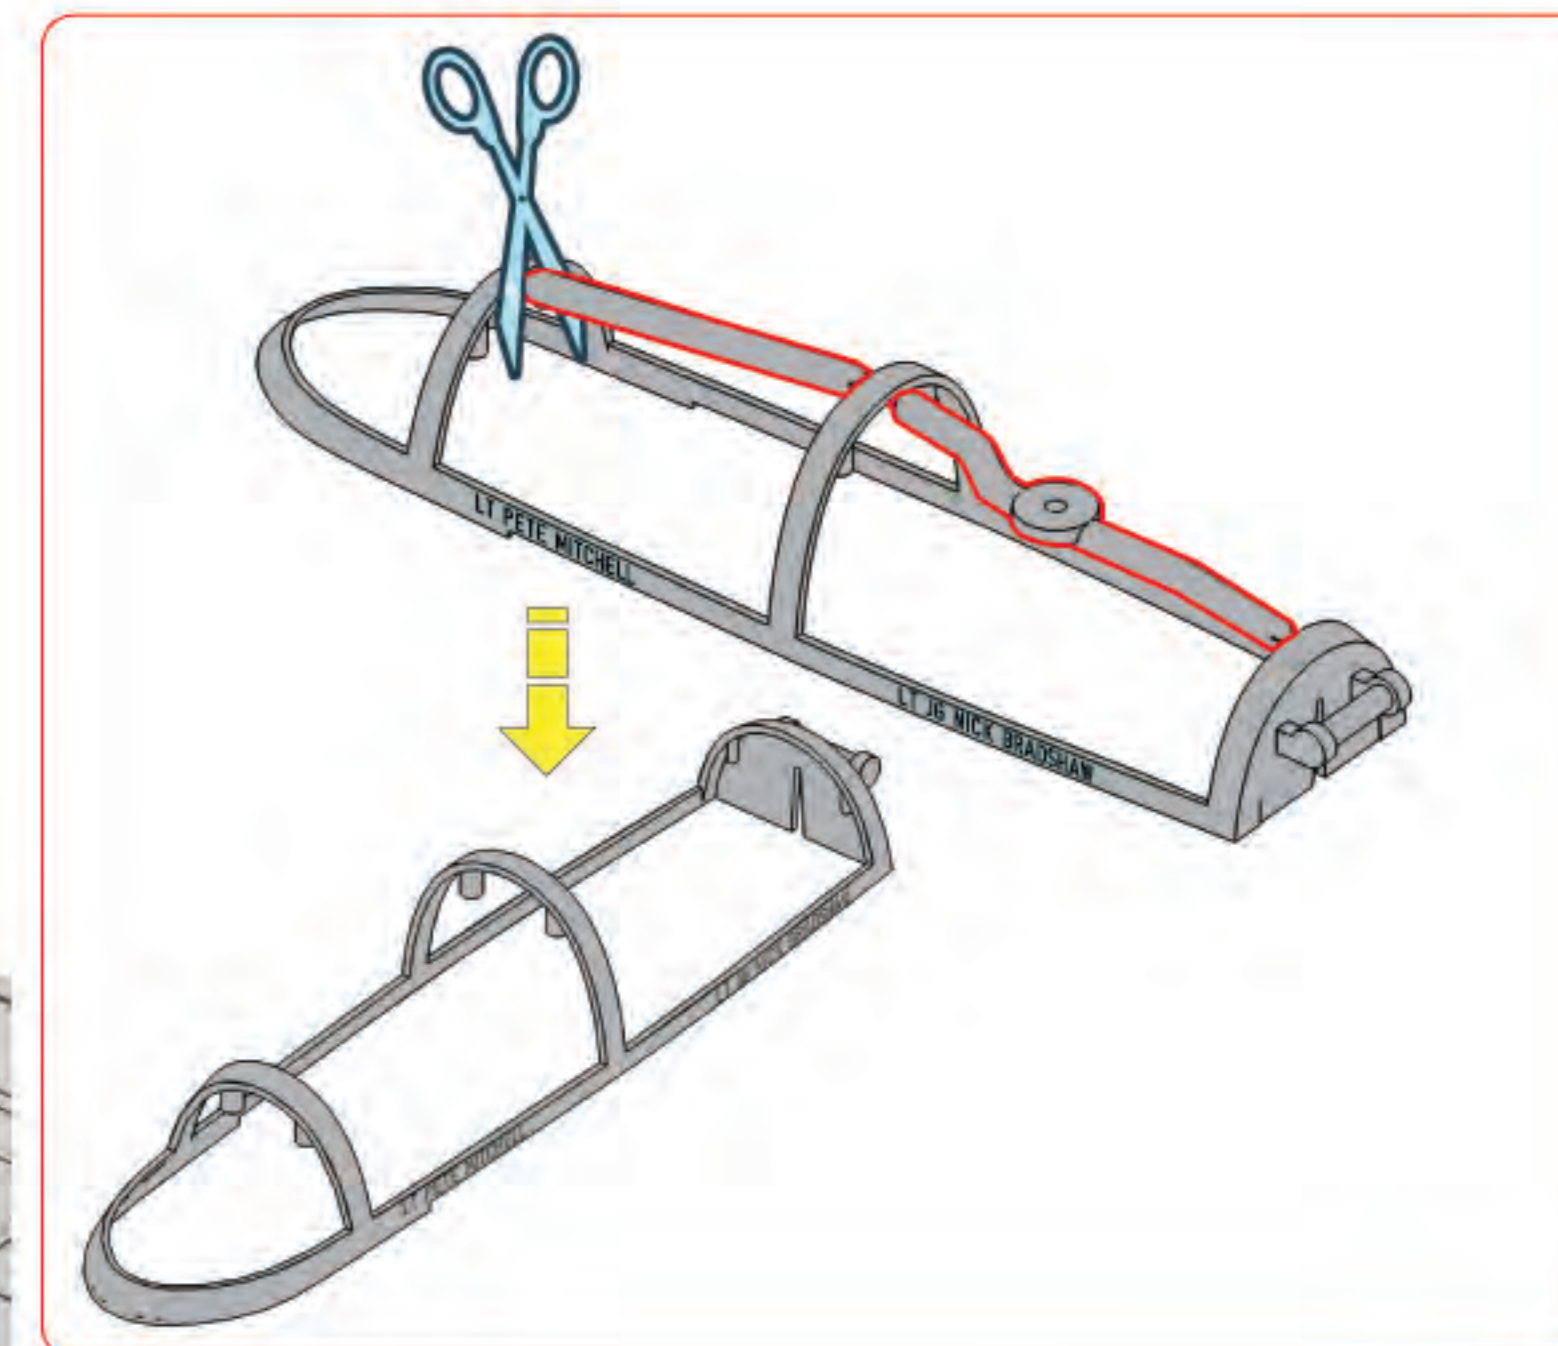

471

472

473

474

★ Transparent

475

TOPGUN
Maverick's F-14 A Tomcat
Length: 19.17 m
Wingspan: 13.54 m
Height: 4.88 m
© 2012 Warner Bros.
All Rights Reserved

NORTHROP GRUMMAN
Engine Power: 92.97 kW
Maximum Speed: 2.517 km/h
Pilot: Pete "Maverick" Mitchell
Wingman: Nick "Goose" Brabner
F-14 Tomcat is a trademark of Northrop Grumman.