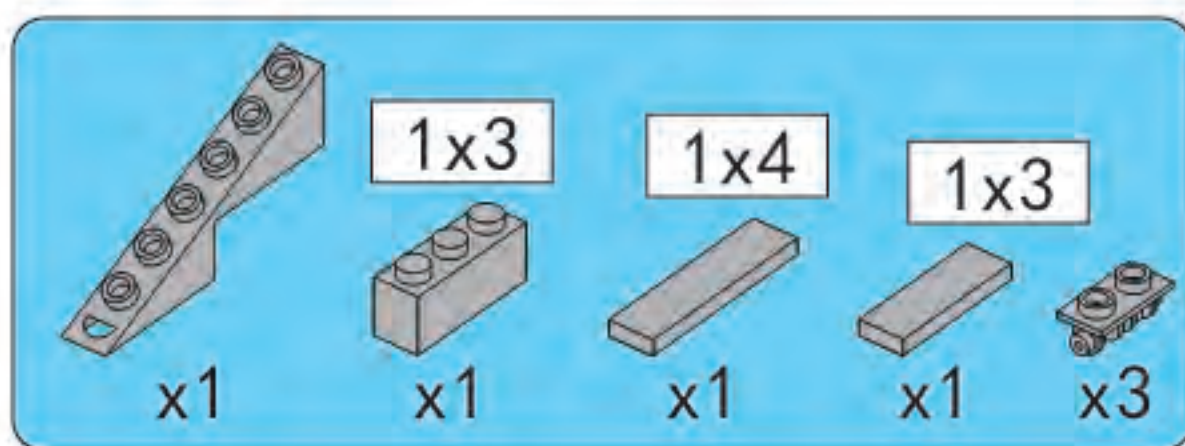

471

472

473

474

★ Transparent

475

TOPGUN
Maverick's F-14 A Tomcat
Length: 19.17 m
Wingspan: 13.54 m
Height: 4.88 m
© 2012 Warner Bros.
All Rights Reserved

NORTHROP GRUMMAN
Engine Power: 92.97 kW
Maximum Speed: 2.517 km/h
Pilot: Pete "Maverick" Mitchell
Wingman: Nick "Goose" Brabner
F-14 Tomcat is a trademark of Northrop Grumman.