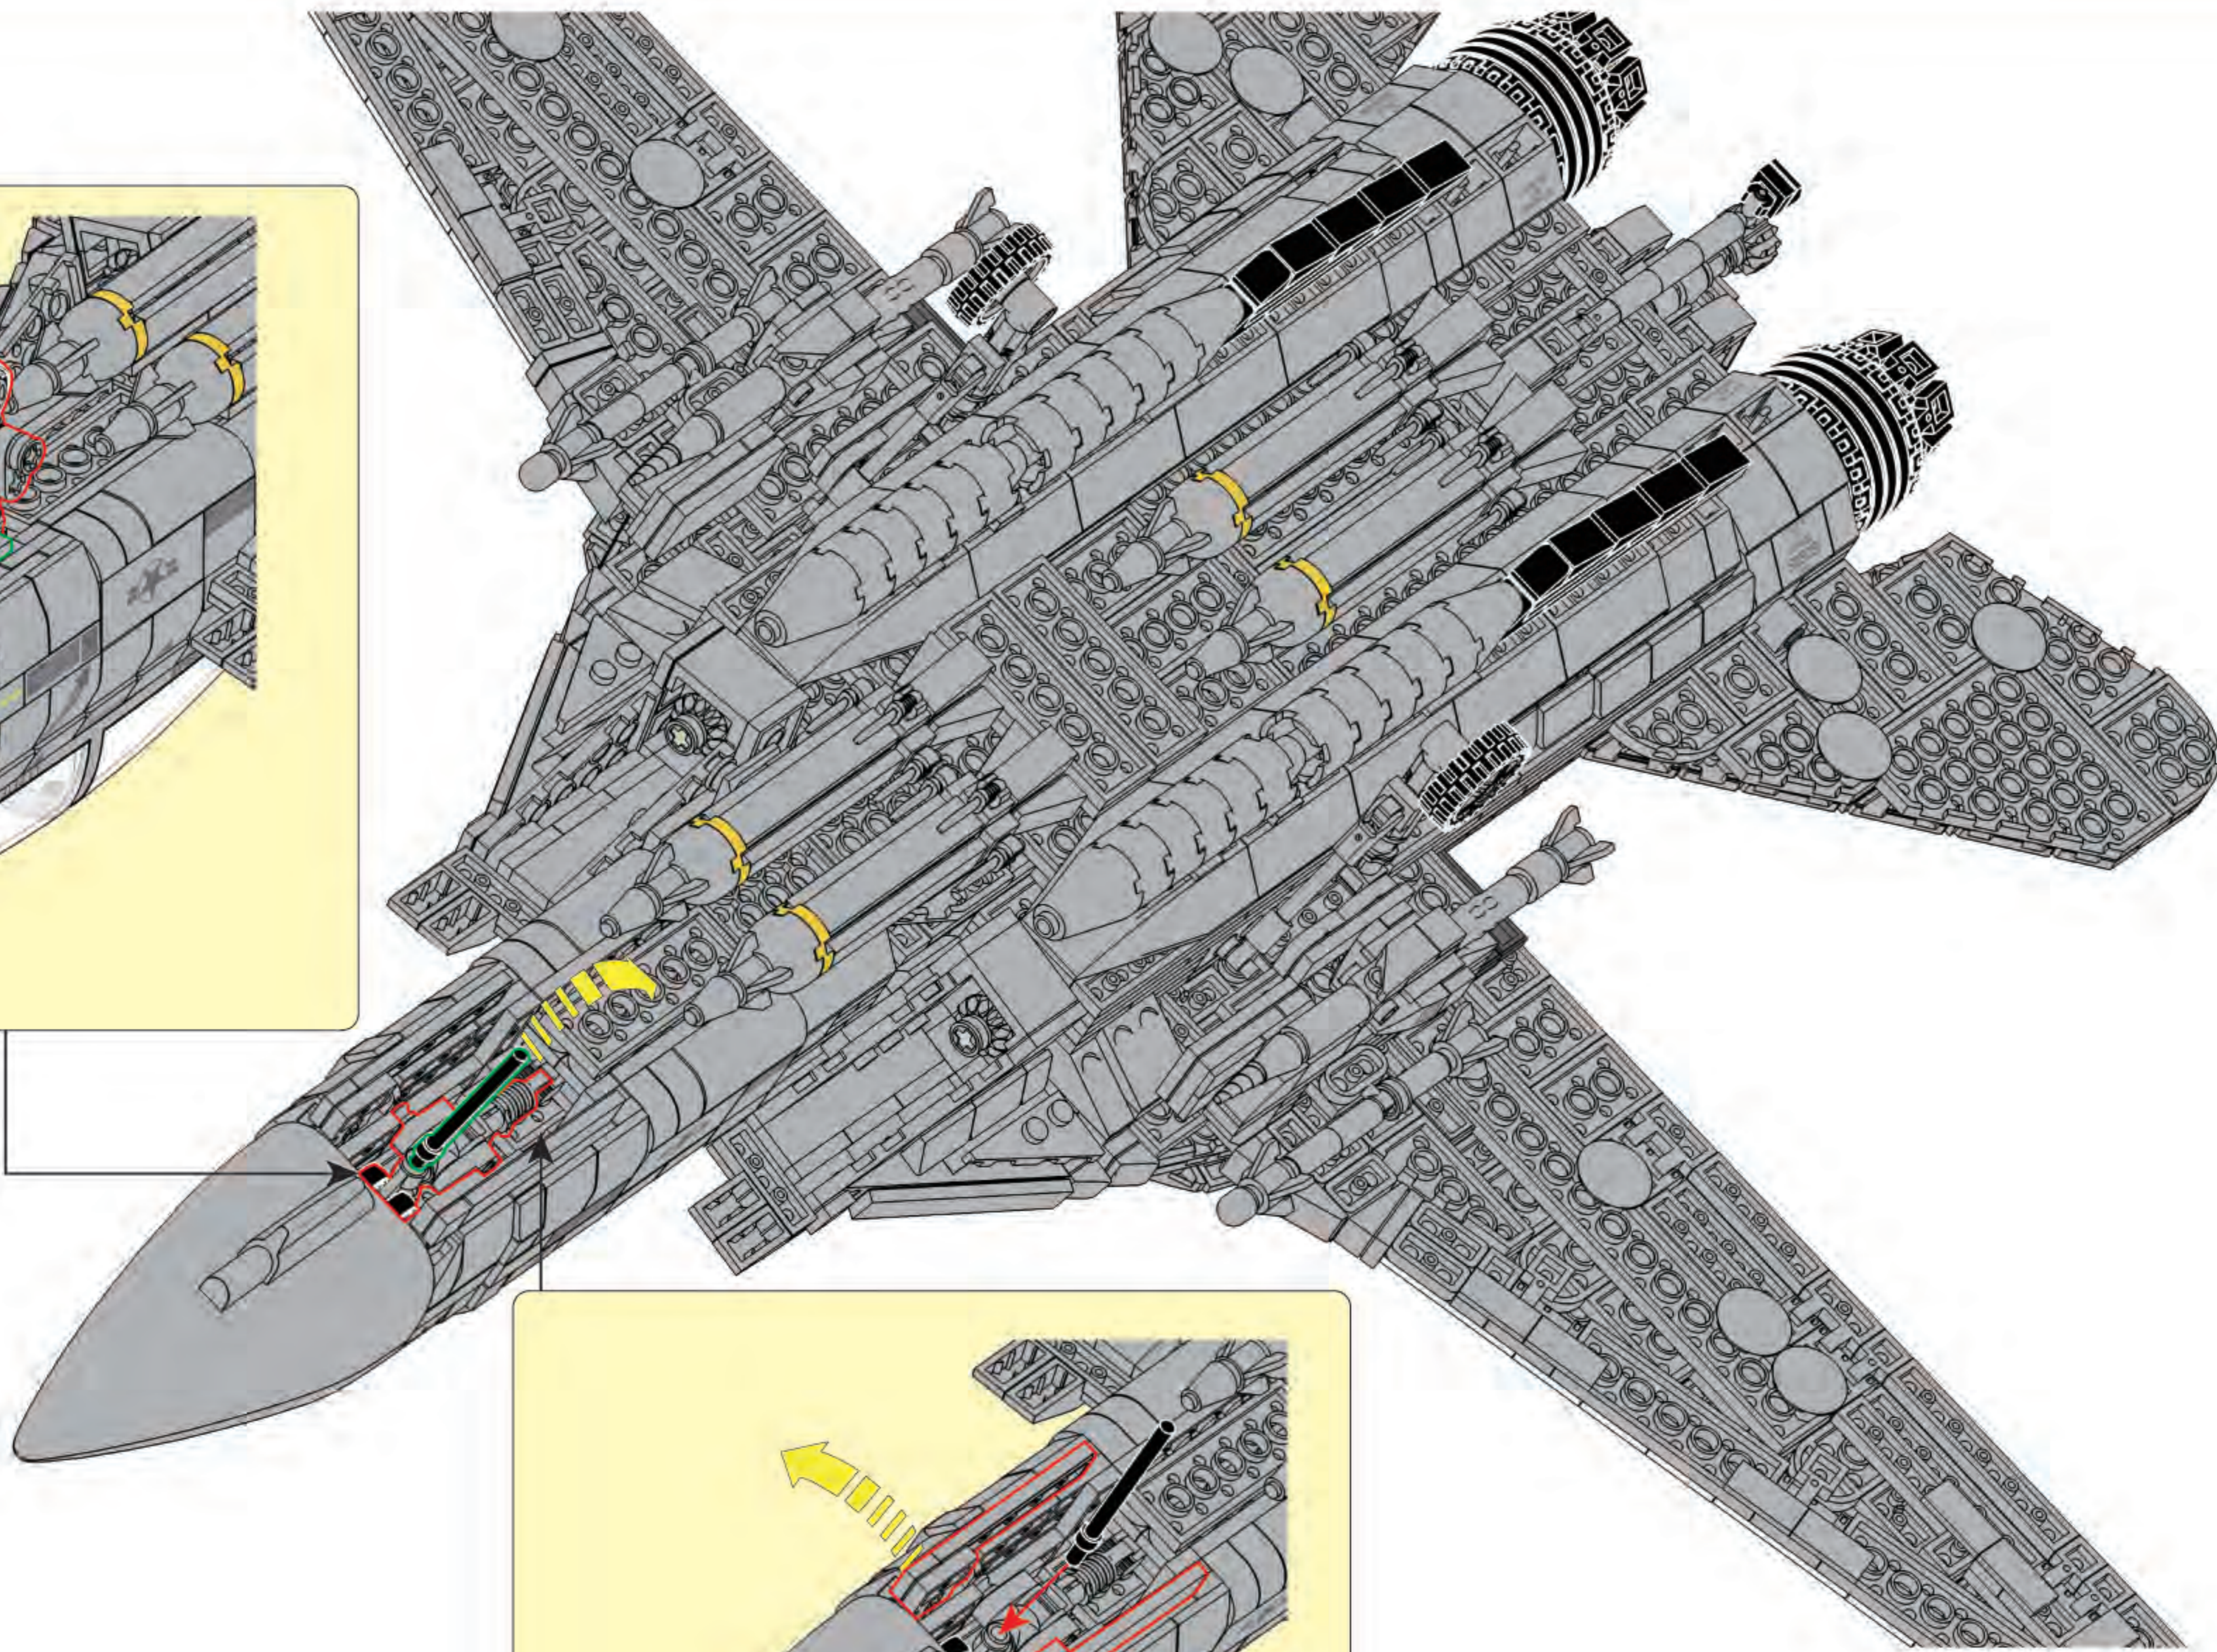

471

472

473

474

★ Transparent

475

TOPGUN
Maverick's F-14 A Tomcat
Length: 19.17 m
Wingspan: 13.54 m
Height: 4.88 m
© 2012 Warner Bros.
All Rights Reserved

NORTHROP GRUMMAN
Engine Power: 92.97 kW
Maximum Speed: 2.517 km/h
Pilot: Pete "Maverick" Mitchell
Wingman: Nick "Goose" Brabner
F-14 Tomcat is a trademark of Northrop Grumman.