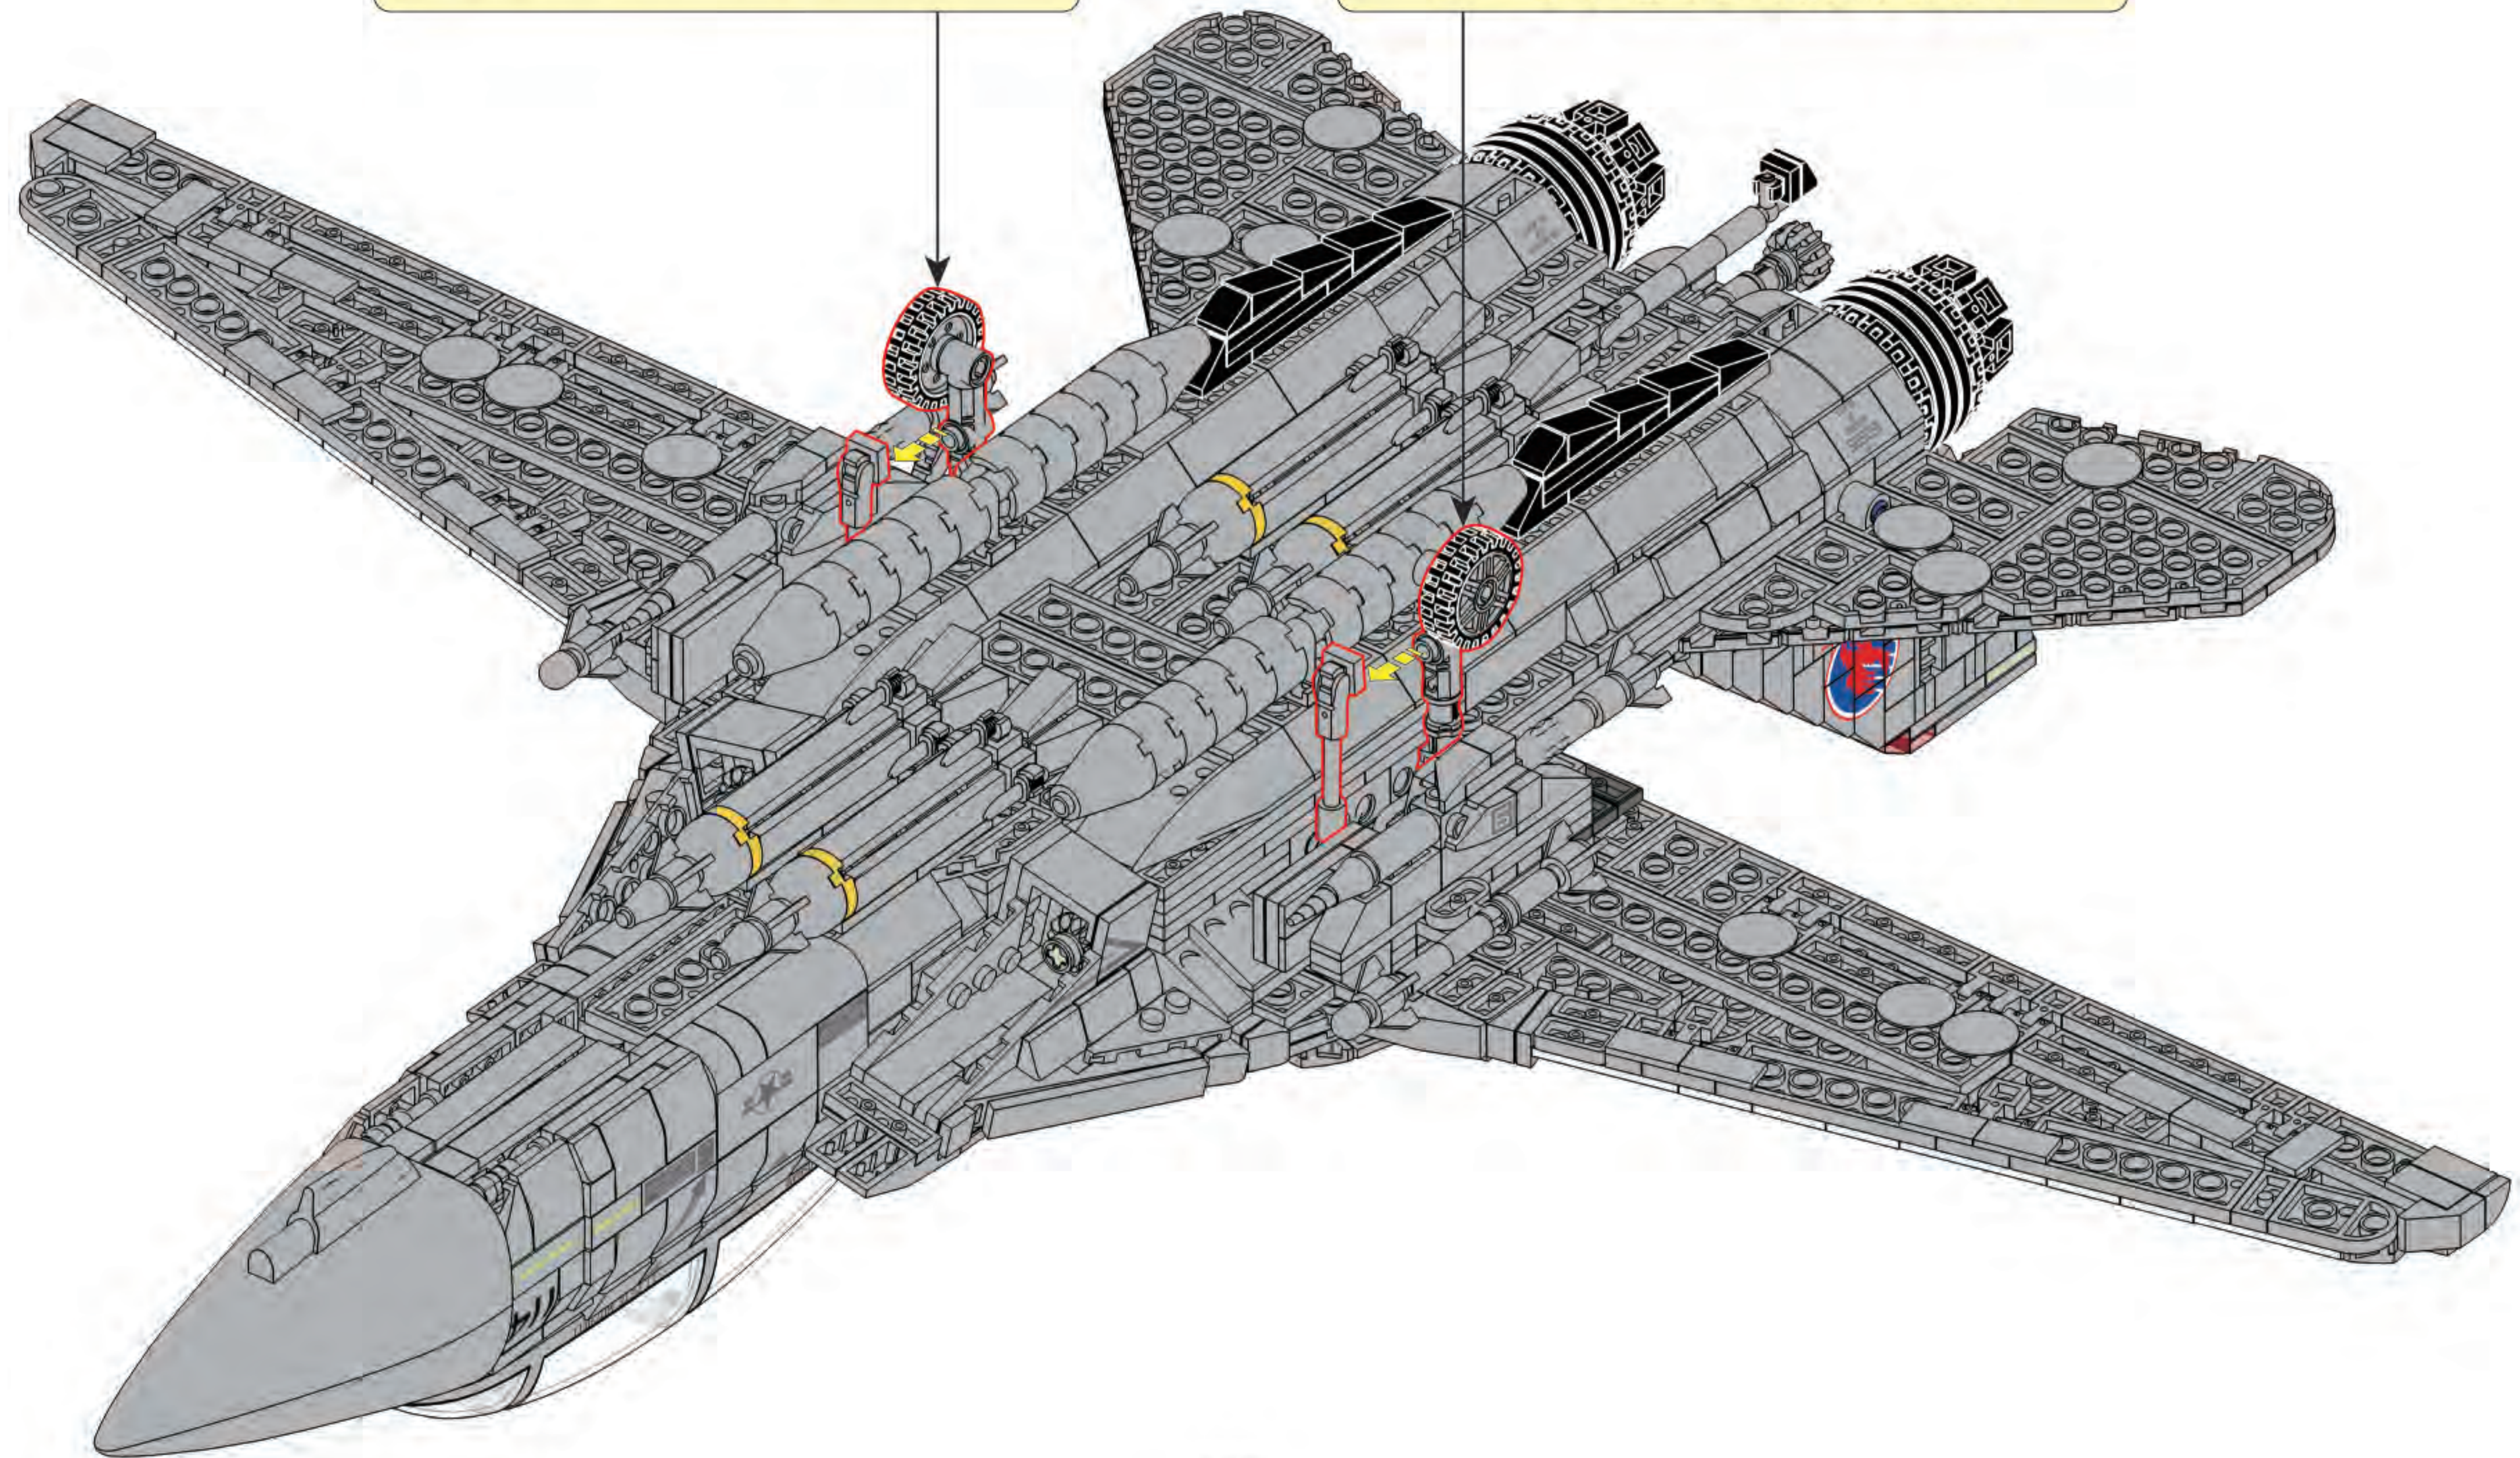

471

472

473

474

★ Transparent

475

TOPGUN
Maverick's F-14 A Tomcat
Length: 19.17 m
Wingspan: 13.54 m
Height: 4.88 m
© 2012 Warner Bros.
All Rights Reserved

NORTHROP GRUMMAN
Engine Power: 92.97 kW
Maximum Speed: 2.517 km/h
Pilot: Pete "Maverick" Mitchell
Wingman: Nick "Goose" Brabner
F-14 Tomcat is a trademark of Northrop Grumman.