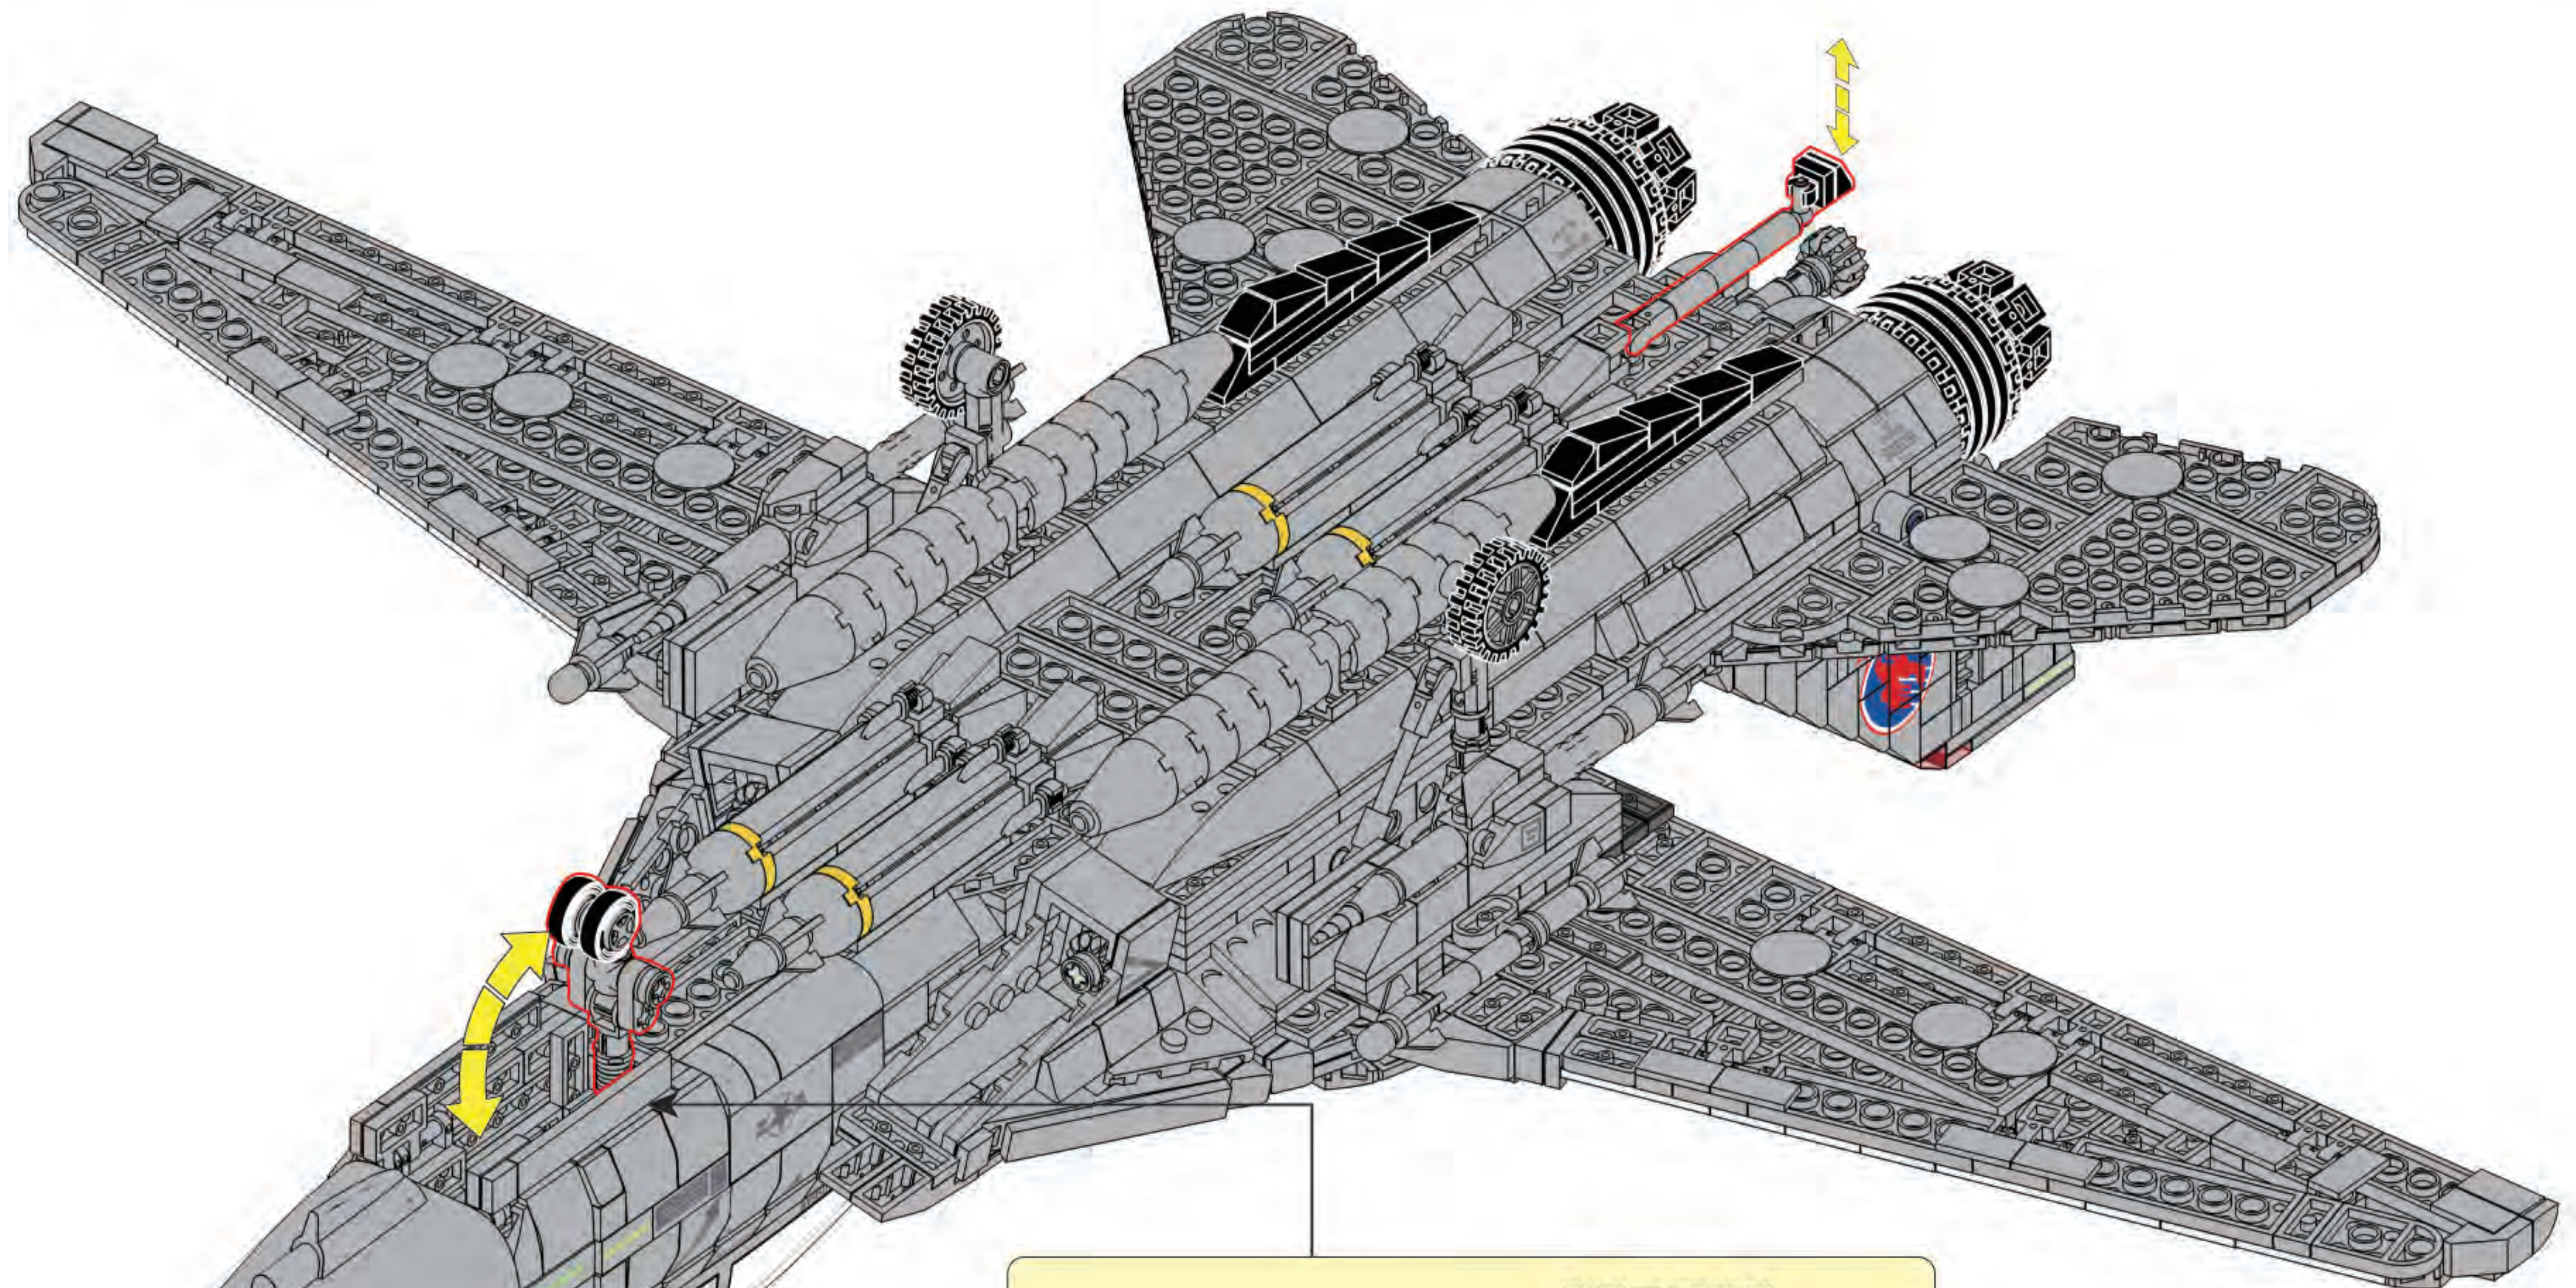

471

472

473

474

★ Transparent

475

TOPGUN
Maverick's F-14 A Tomcat
Length: 19.17 m
Wingspan: 13.54 m
Height: 4.88 m
© 2012 Warner Bros.
All Rights Reserved

NORTHROP GRUMMAN
Engine Power: 92.97 kW
Maximum Speed: 2.517 km/h
Pilot: Pete "Maverick" Mitchell
Wingman: Nick "Goose" Brabner
F-14 Tomcat is a trademark of Northrop Grumman.