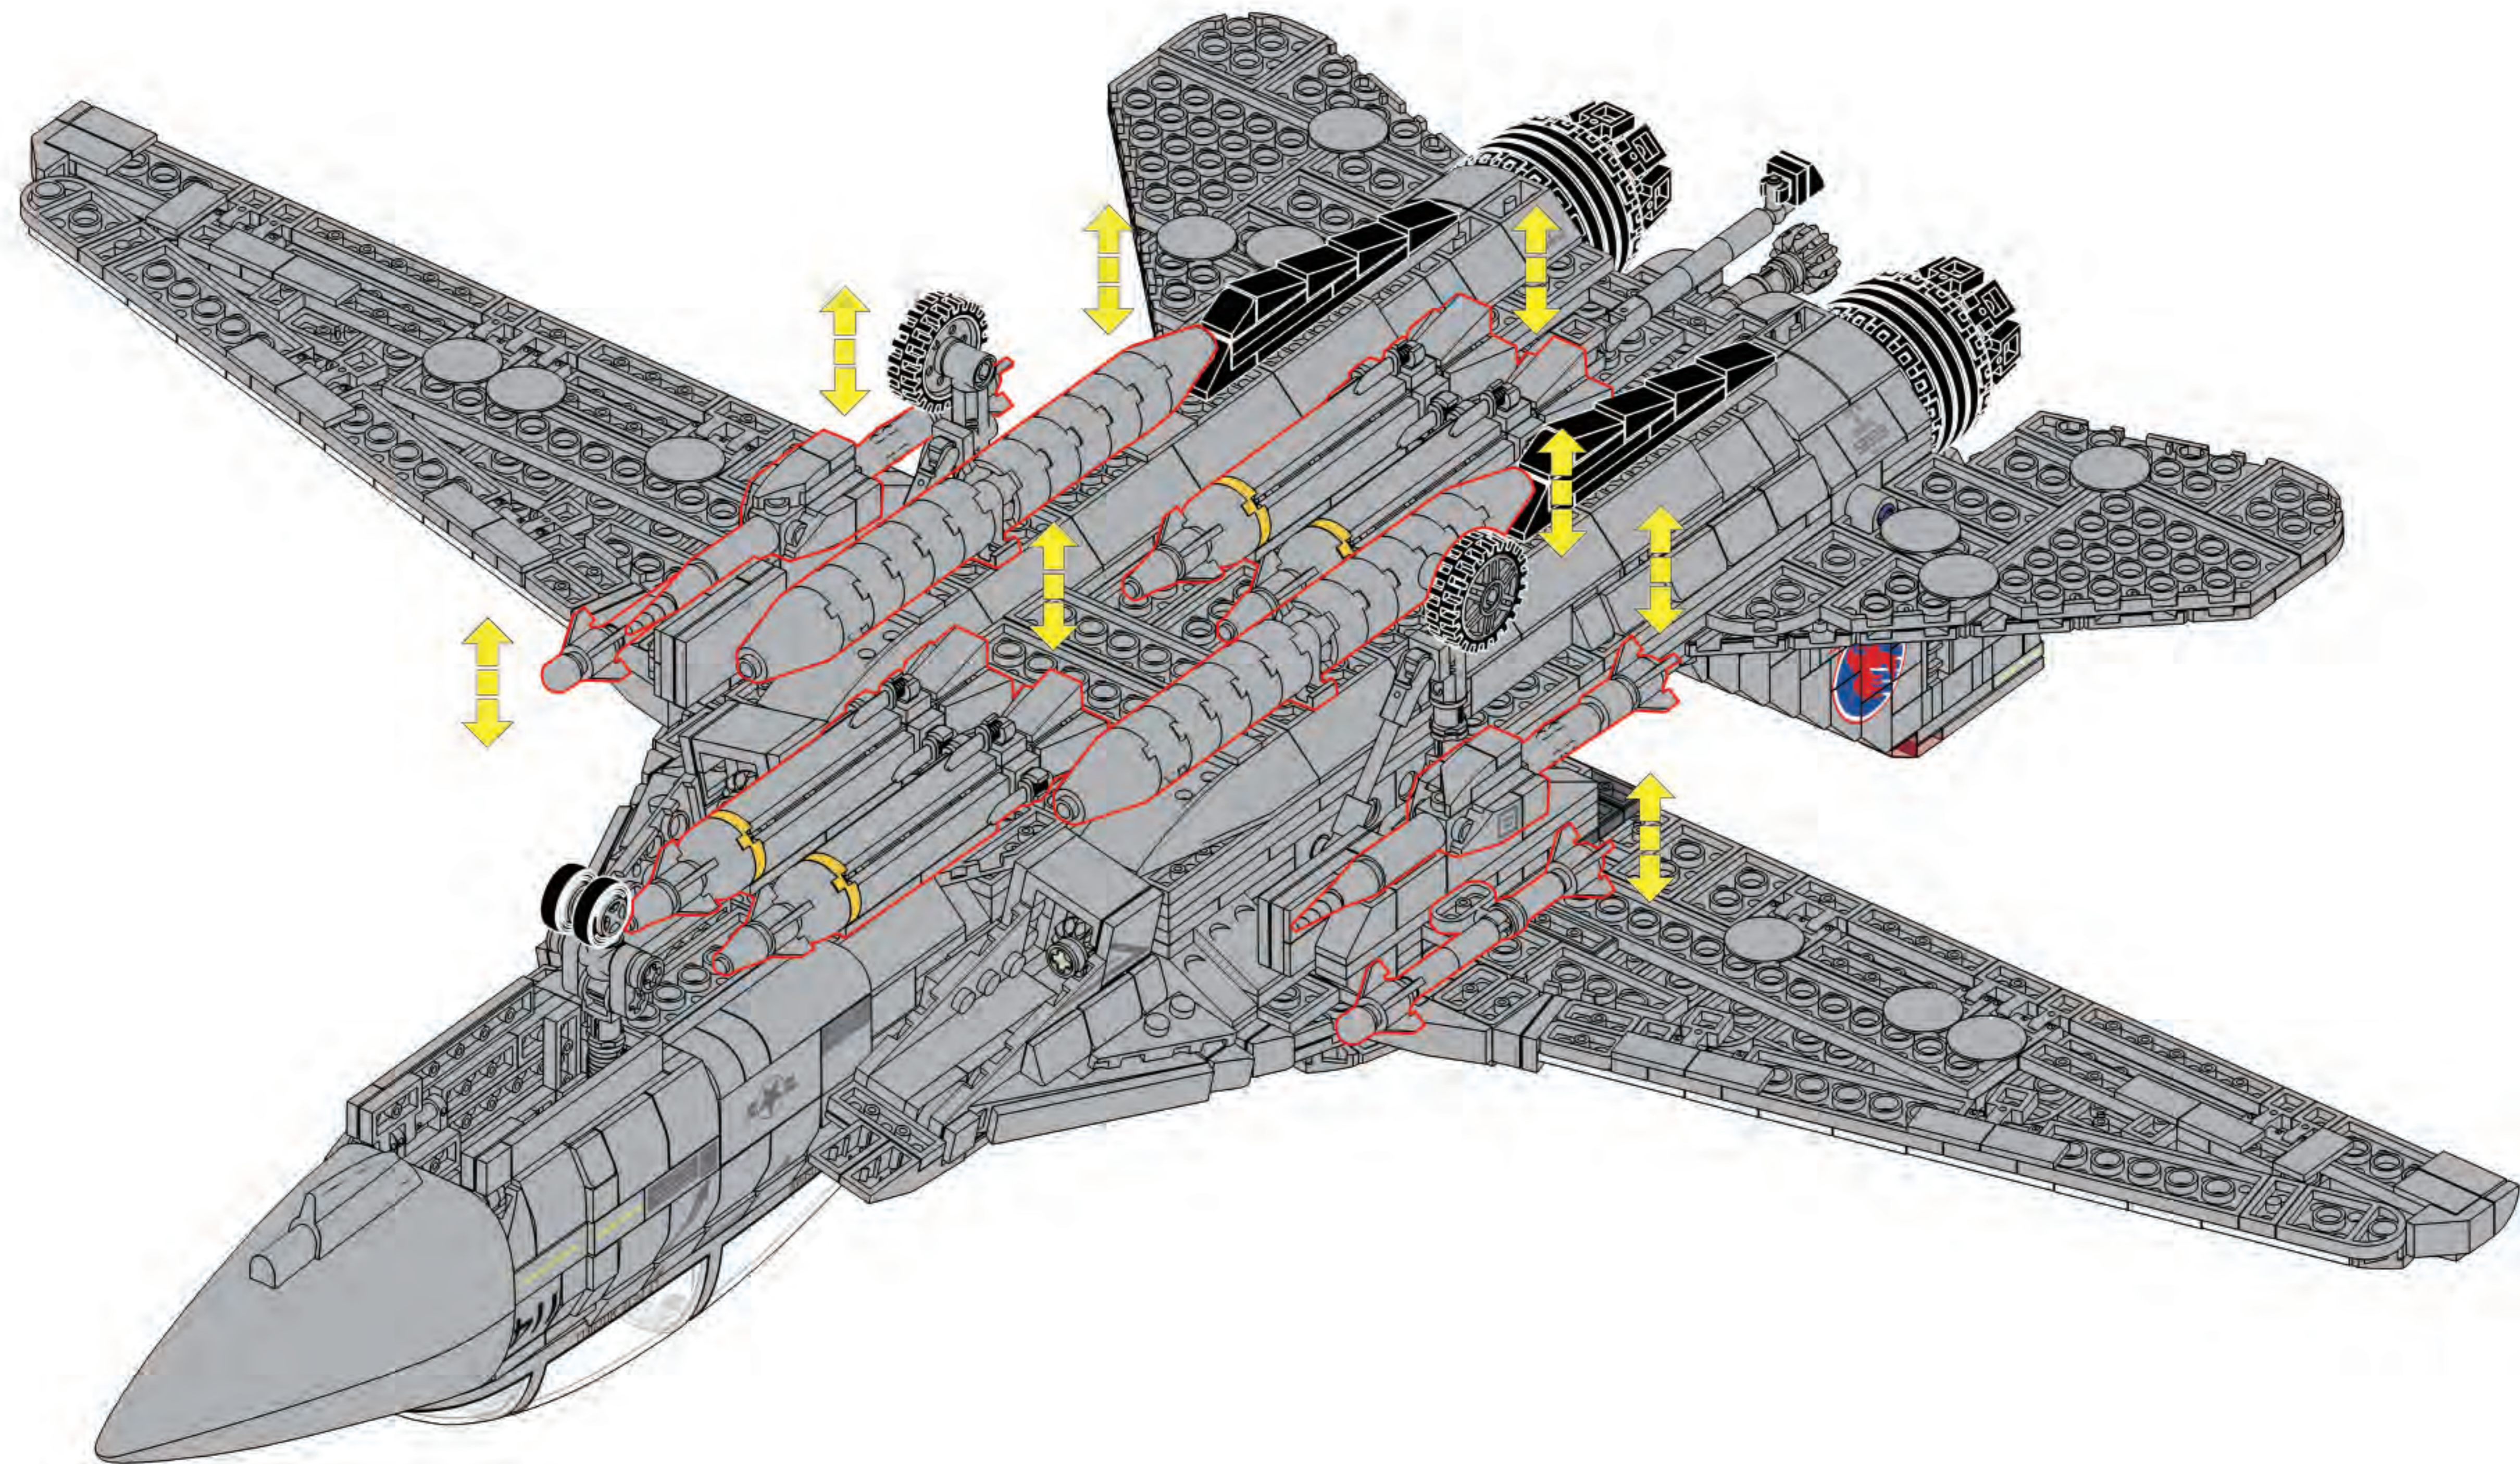

471

472

473

474

★ Transparent

475

TOPGUN
Maverick's F-14 A Tomcat
Length: 19.17 m
Wingspan: 13.54 m
Height: 4.88 m
© 2012 Warner Bros.
All Rights Reserved

NORTHROP GRUMMAN
Engine Power: 92.97 kW
Maximum Speed: 2.517 km/h
Pilot: Pete "Maverick" Mitchell
Wingman: Nick "Goose" Brabner
F-14 Tomcat is a trademark of Northrop Grumman.