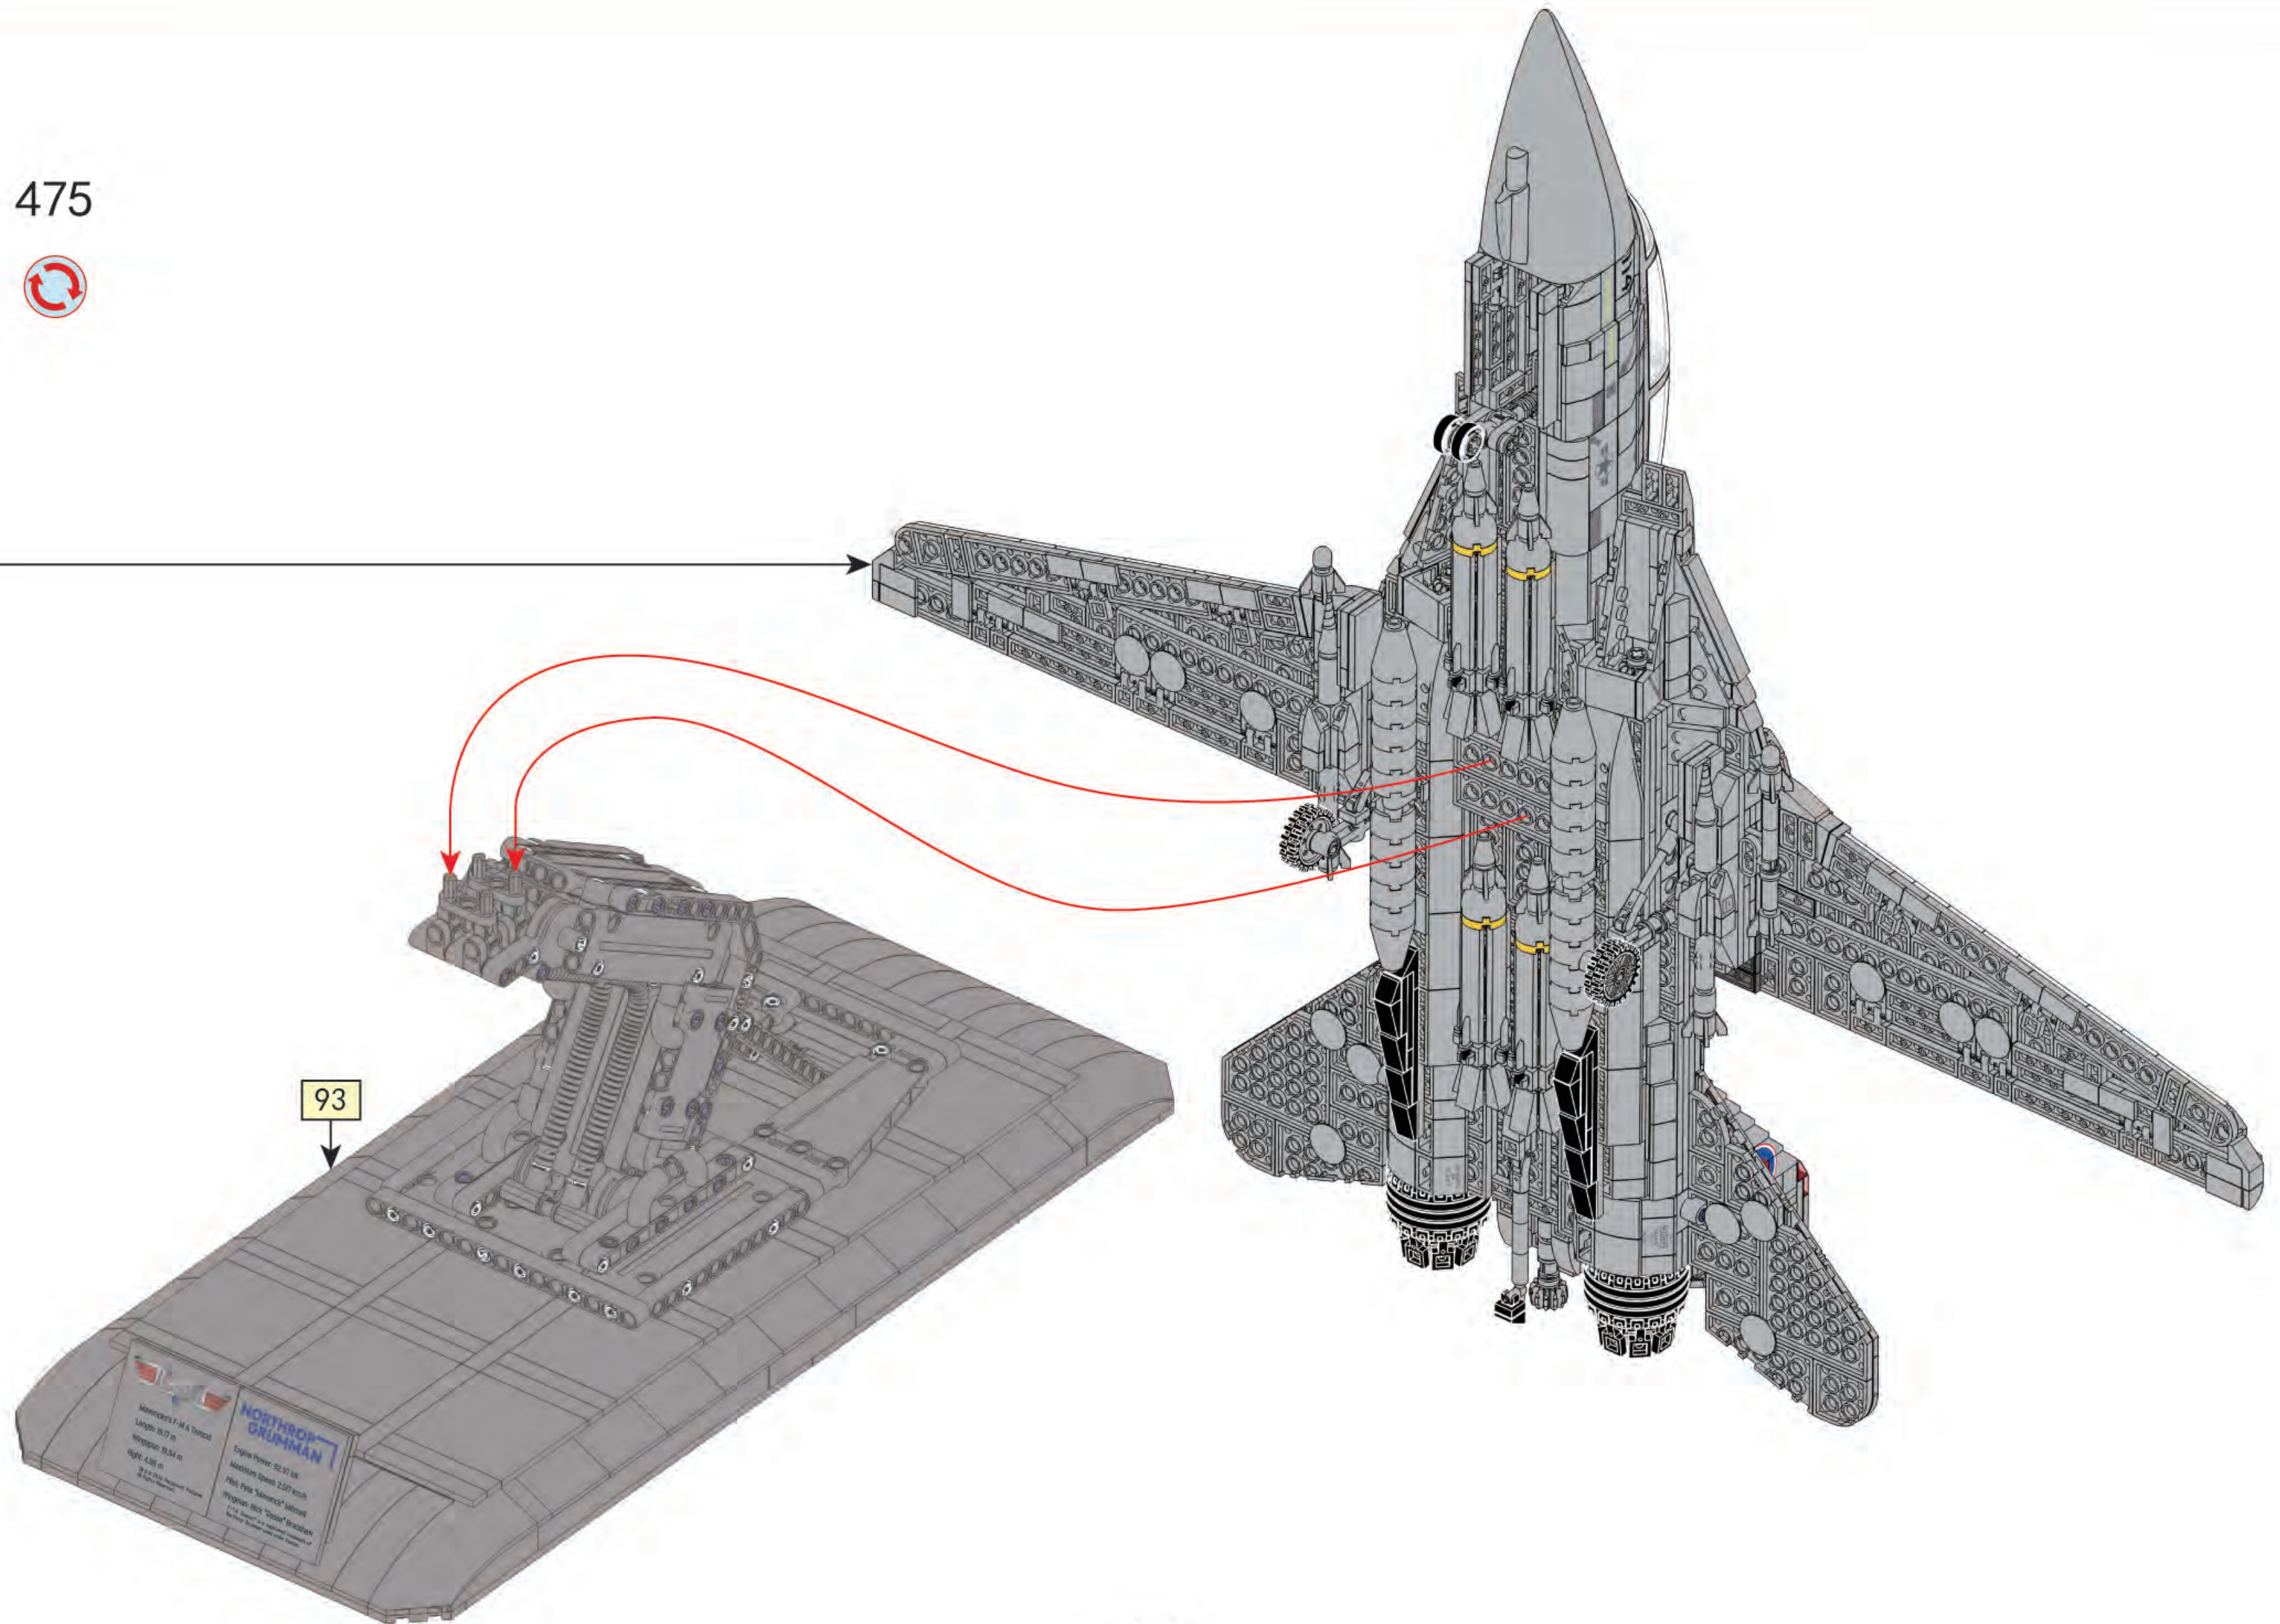

471

472

473

474

★ Transparent

475

TOPGUN
Maverick's F-14 A Tomcat
Length: 19.17 m
Wingspan: 13.54 m
Height: 4.88 m
© 2012 Warner Bros.
All Rights Reserved

NORTHROP GRUMMAN
Engine Power: 92.97 kW
Maximum Speed: 2.517 km/h
Pilot: Pete "Maverick" Mitchell
Wingman: Nick "Goose" Brabner
F-14 Tomcat is a trademark of Northrop Grumman.