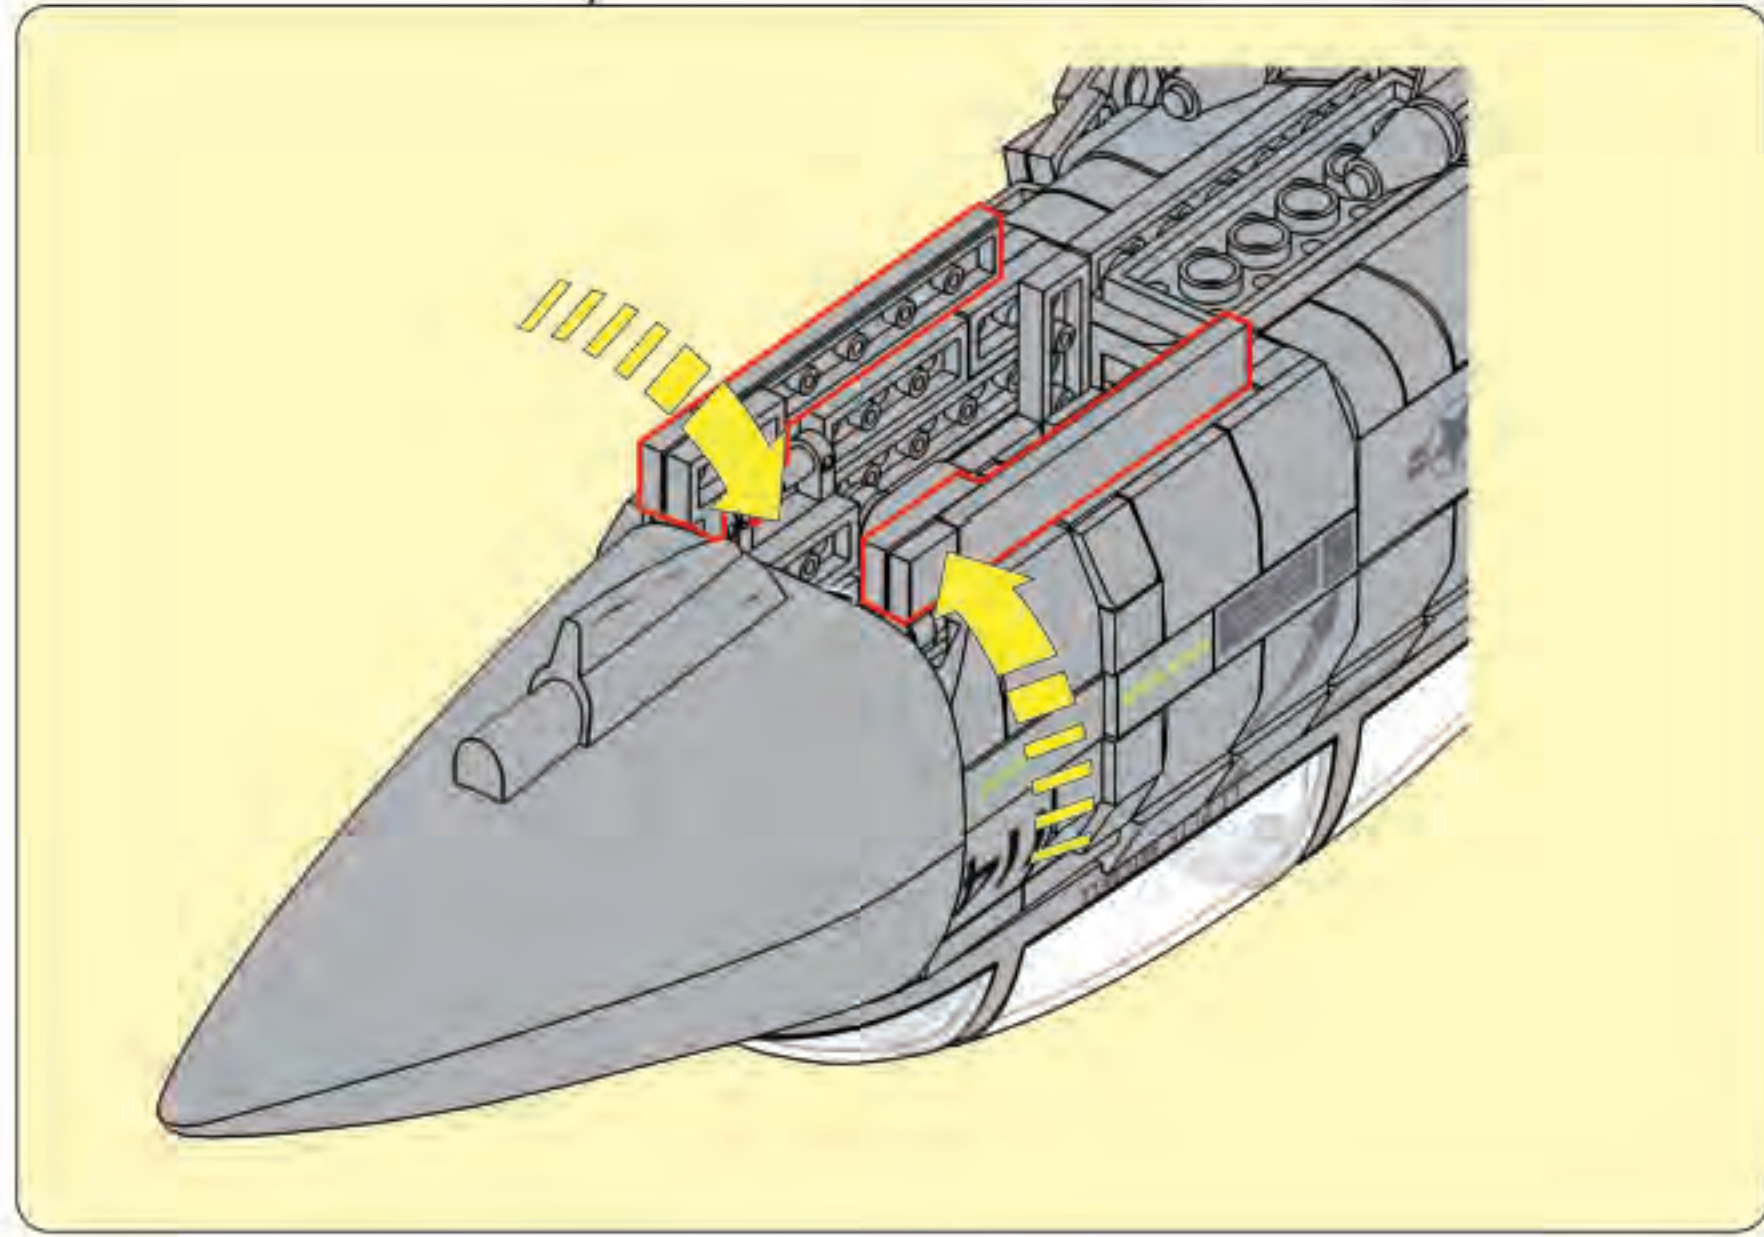

471

472

473

474

★ Transparent

475

TOPGUN
Maverick's F-14 A Tomcat
Length: 19.17 m
Wingspan: 13.54 m
Height: 4.88 m
© 2012 Warner Bros.
All Rights Reserved

NORTHROP GRUMMAN
Engine Power: 92.97 kW
Maximum Speed: 2.517 km/h
Pilot: Pete "Maverick" Mitchell
Wingman: Nick "Goose" Brabner
F-14 Tomcat is a trademark of Northrop Grumman.